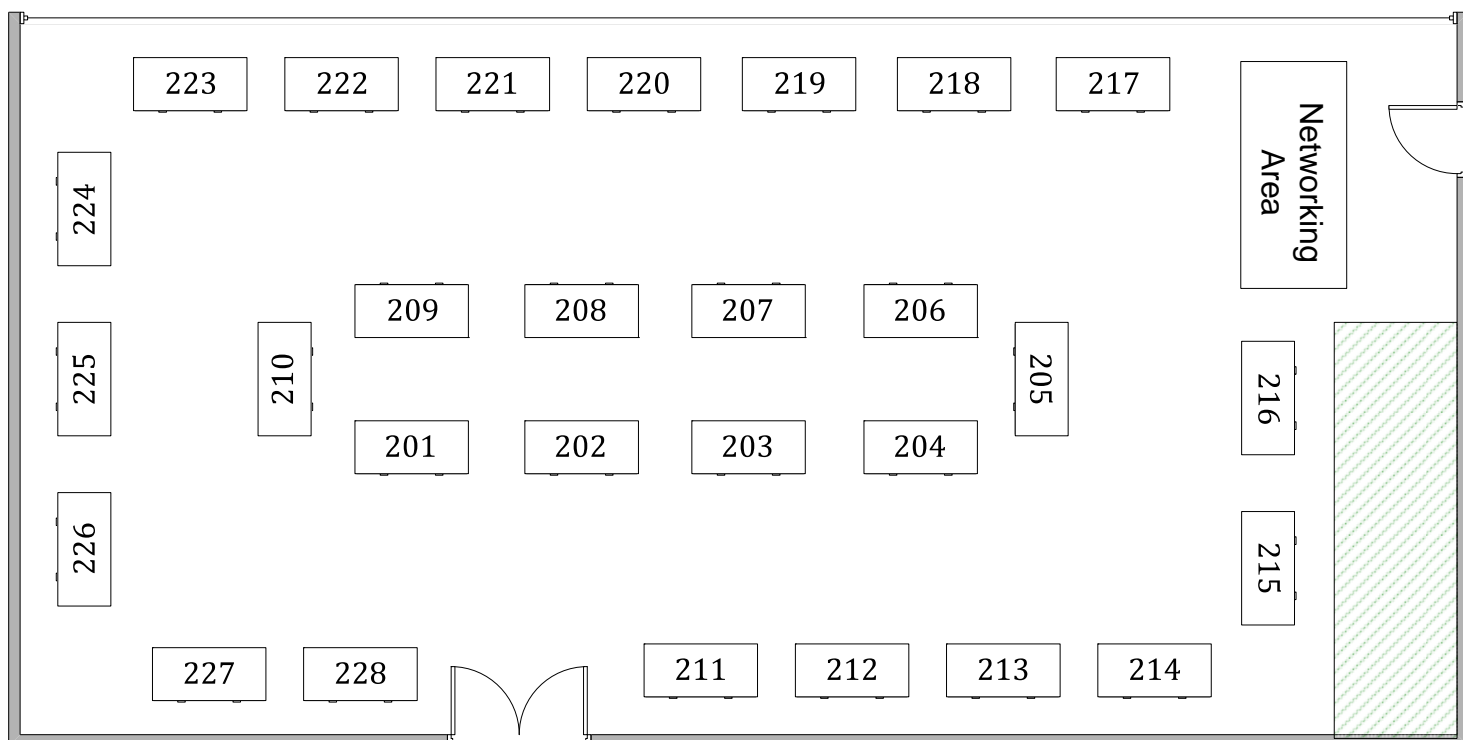

Kent Business Exhibition

at the Kent County Cricket Club, Canterbury
10am-4pm on Friday 9th May 2008

1st Floor – Colin Cowdrey Stand

2nd Floor – Colin Cowdrey Stand

Kent Business Exhibition

at the Kent County Cricket Club, Canterbury