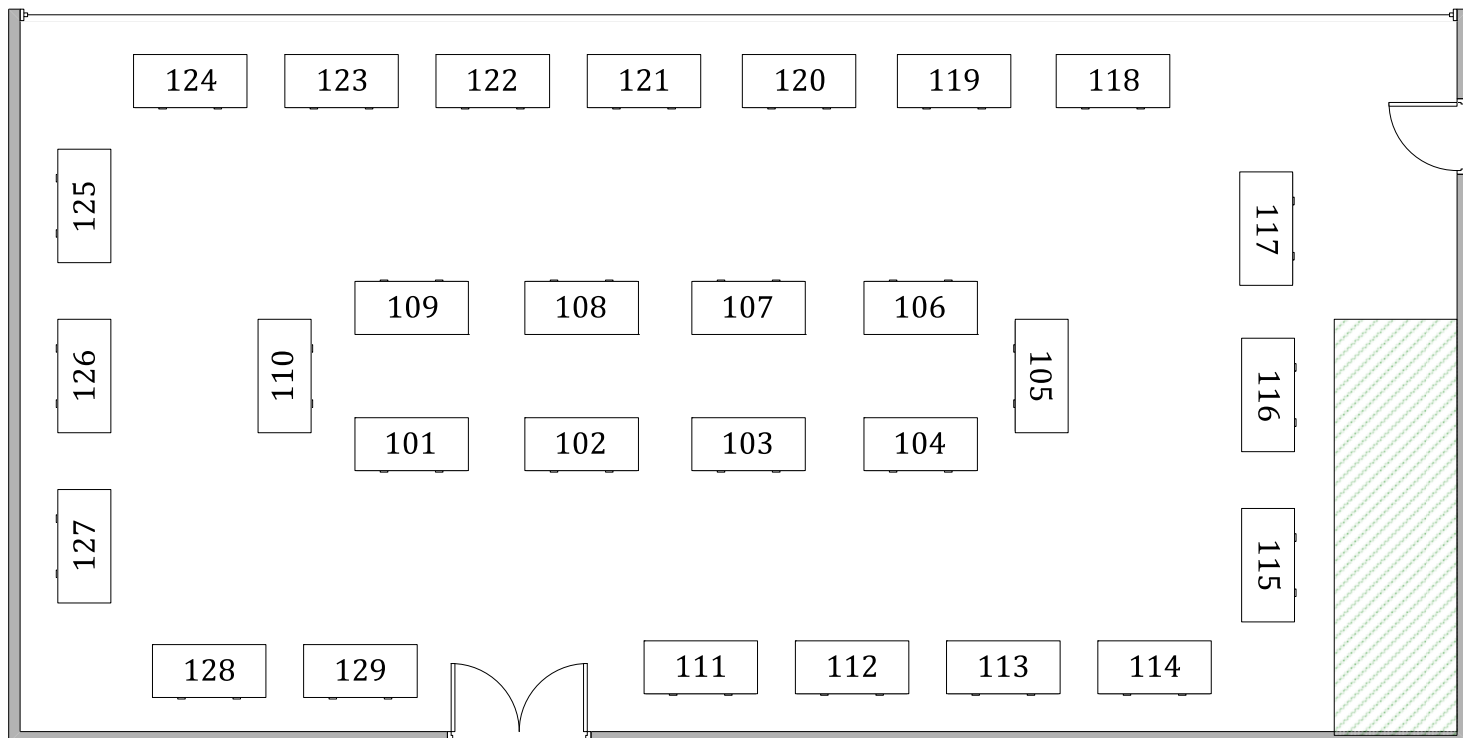

Kent Business Exhibition

at the Kent County Cricket Club, Canterbury
10am-4pm on Friday 9th May 2008

1st Floor – Colin Cowdrey Stand

2nd Floor – Colin Cowdrey Stand

Kent Business Exhibition

at the Kent County Cricket Club, Canterbury